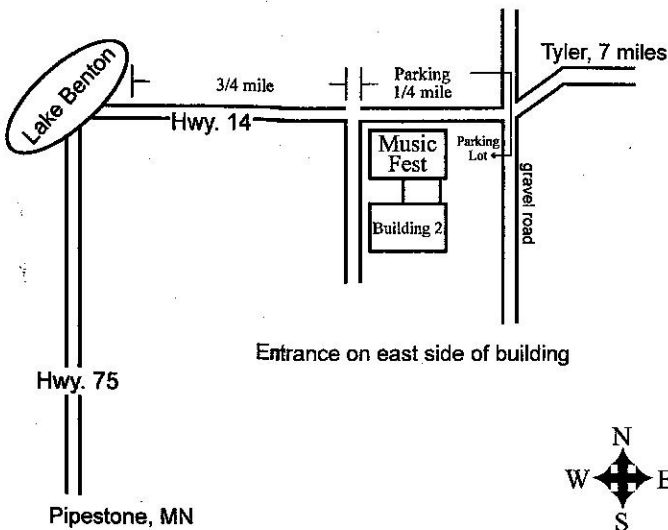

18th Annual

MUSIC FEST

1/2 mile east of Lake Benton, MN on Hwy 14. Follow parking signs.

May 24, 25, 26, 27, 2012

We are the Biggest and Best in the Midwest! • Home cooked food!

CAMPING

RV hookups at Hole in the Mountain Park and Norwegian Creek Park: 1-507-368-9350.